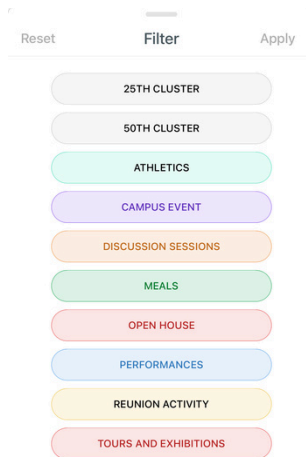

CLICK THE MENU ICON TO ACCESS THE GUIDE!

How to Navigate Guidebook

-  ObieFeed **Connect with other attendees on ObieFeed!**
-  Homecoming Hub **Find important information for the weekend in the Homecoming Hub. See the class list for Friday's Back to the Classroom event, times for student organization open houses, and helpful logistical info, too.**
-  Schedules **Access the weekend schedule and build your own, personal schedule.**
-  Campus & Parking Maps **Campus building names & locations; parking lot locations.**
-  Hotel Shuttle Schedule **Quick access to the schedule for the shuttle that takes you between the area hotels and Oberlin.**
-  Campus Shuttle Schedule **Quick access to the schedule for the shuttle that takes you around campus in conjunction with the weekend event schedule.**
-  Announcements **Receive notifications directly to your phone from the event organizers.**

The Schedule Tab:

Tap between dates to see each day's events. →

Tap the plus icon to add this event to your personal schedule, called "My Schedule."

Tap the  icon to open event filters.

Tap "My Schedule" to see only the events you added to your personal schedule.